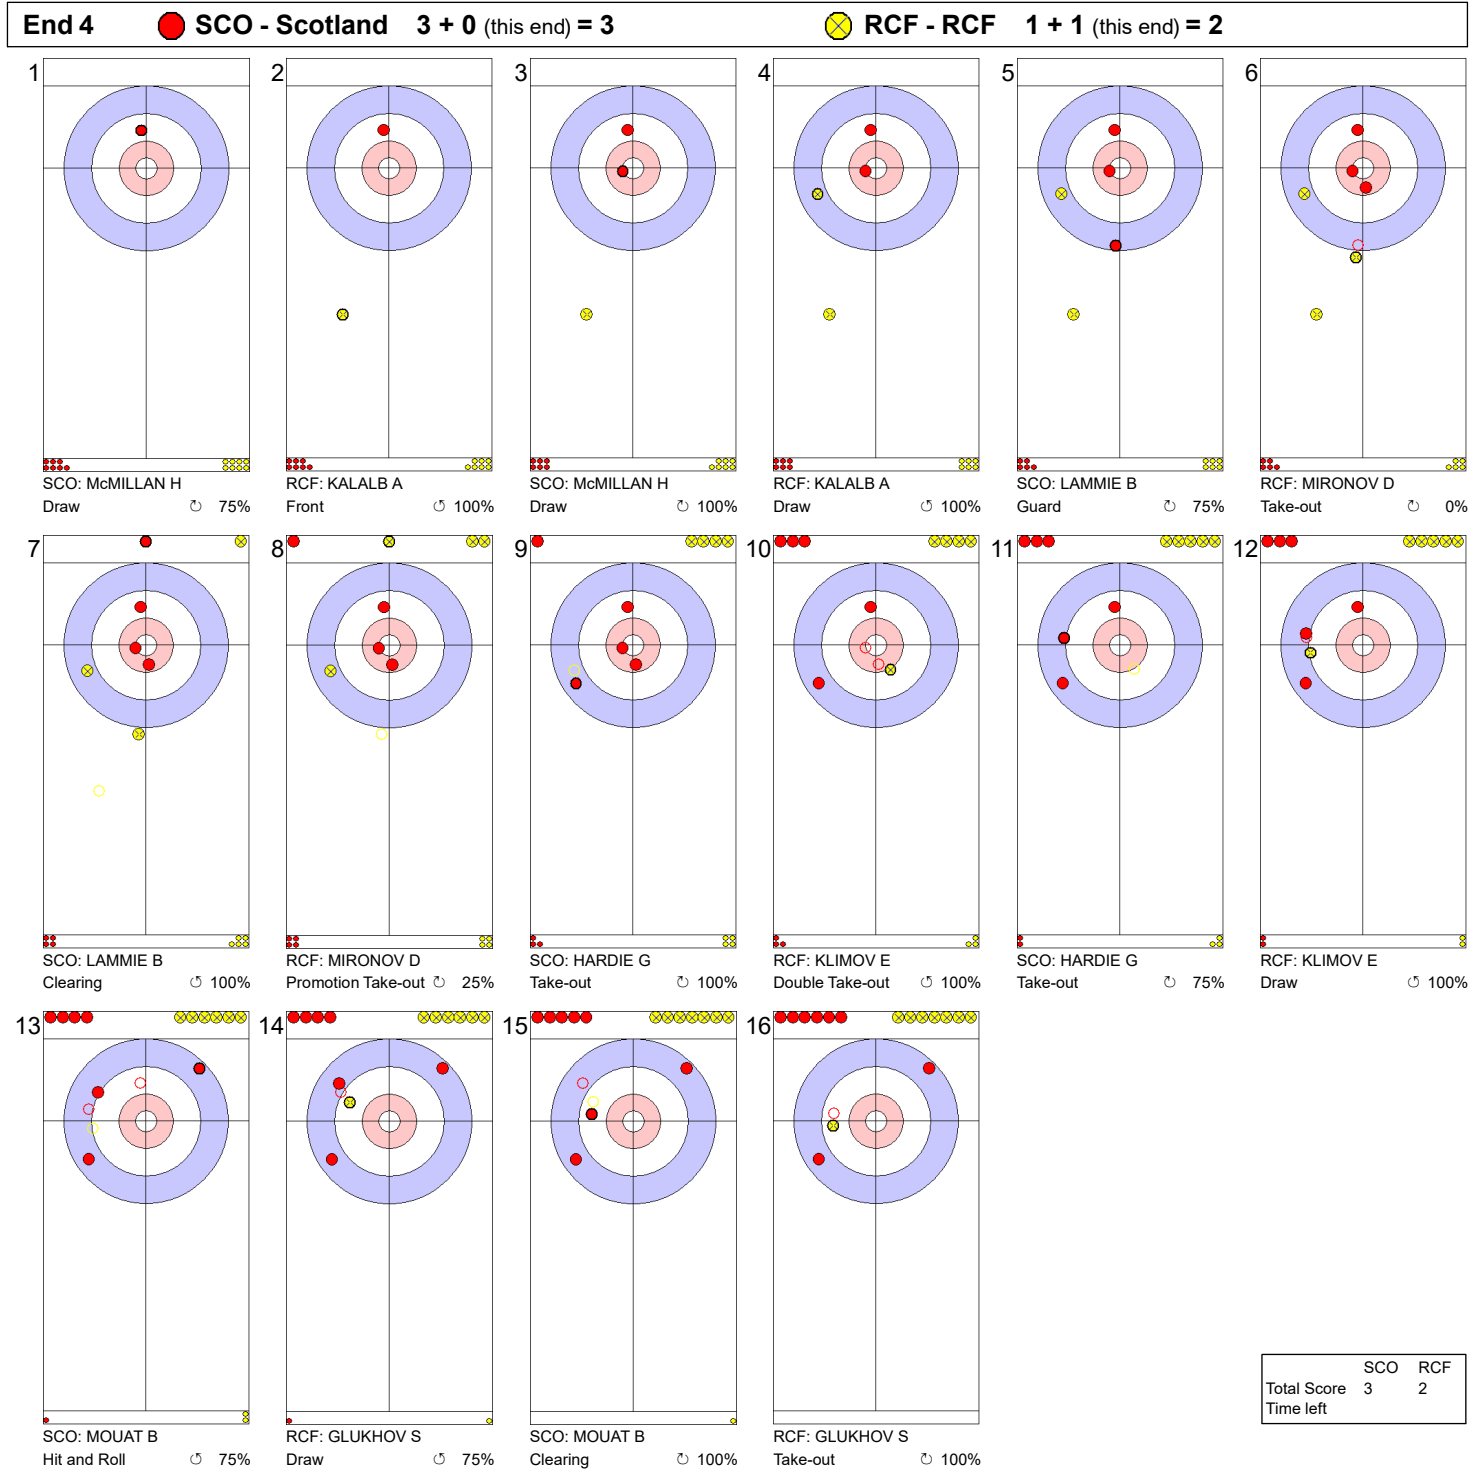

SUN 11 APR 2021  
 Start Time 16:00

Semi-final - Sheet D

**Game - Shot by Shot**

**Legend:**  
 ↻ Clockwise      ↺ Counter-clockwise      - Not considered

SUN 11 APR 2021  
 Start Time 16:00

Semi-final - Sheet D

**Game - Shot by Shot**

**Legend:**  
 ↻ Clockwise      ↺ Counter-clockwise      - Not considered

SUN 11 APR 2021  
 Start Time 16:00

Semi-final - Sheet D

**Game - Shot by Shot**

**Legend:**  
 ⌚ Clockwise      ⌚ Counter-clockwise      - Not considered

SUN 11 APR 2021  
 Start Time 16:00

Semi-final - Sheet D

**Game - Shot by Shot**

**Legend:**  
 ↻ Clockwise      ↺ Counter-clockwise      - Not considered

SUN 11 APR 2021  
 Start Time 16:00

**Semi-final - Sheet D**

**Game - Shot by Shot**

**Legend:**  
 ↻ Clockwise      ↺ Counter-clockwise      - Not considered

SUN 11 APR 2021  
 Start Time 16:00

**Semi-final - Sheet D**

**Game - Shot by Shot**

**Legend:**  
 ↻ Clockwise      ↺ Counter-clockwise      - Not considered