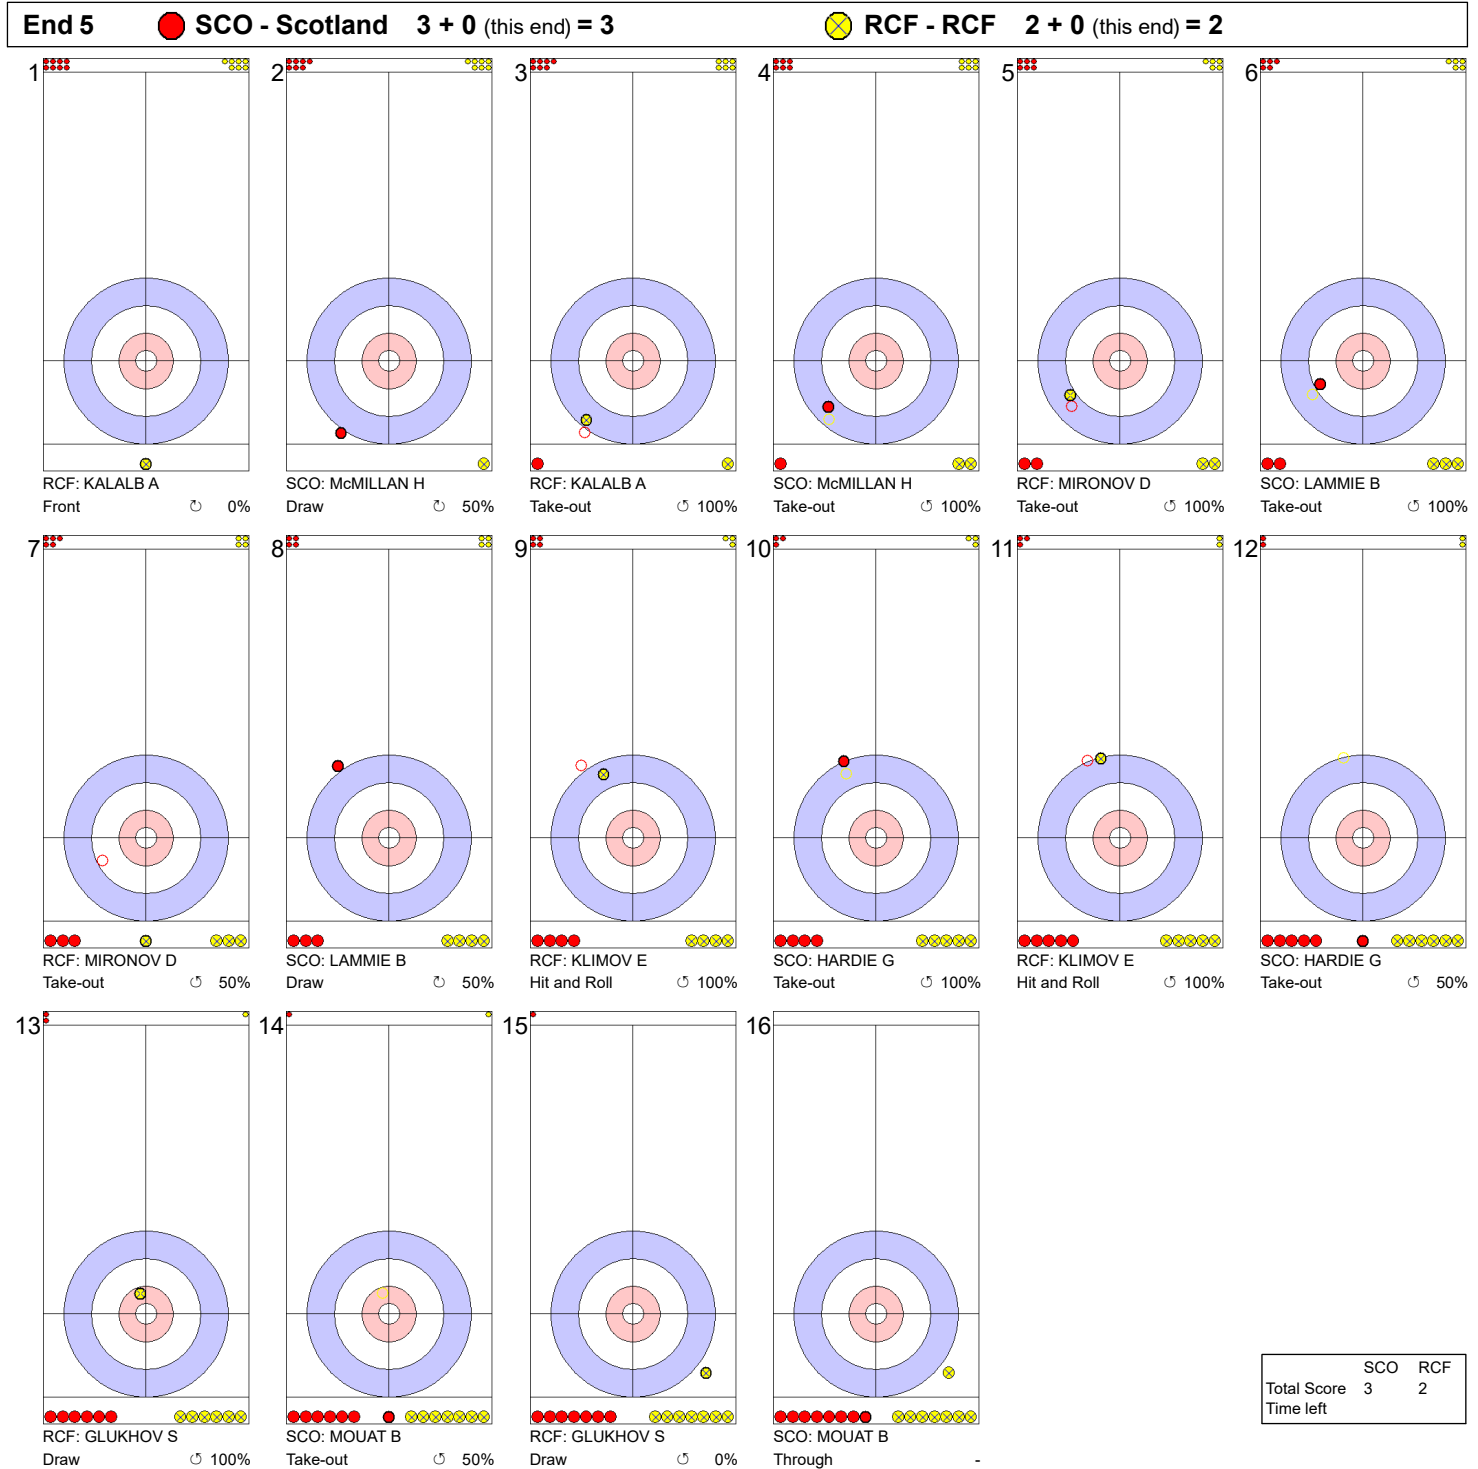

SUN 11 APR 2021  
 Start Time 16:00

Semi-final - Sheet D

**Game - Shot by Shot**

**Legend:**  
 ↻ Clockwise      ↺ Counter-clockwise      - Not considered

SUN 11 APR 2021  
 Start Time 16:00

**Semi-final - Sheet D**

**Game - Shot by Shot**

**Legend:**  
 ↻ Clockwise      ↺ Counter-clockwise      - Not considered

SUN 11 APR 2021  
 Start Time 16:00

**Semi-final - Sheet D**

**Game - Shot by Shot**

**Legend:**  
 ↻ Clockwise      ↺ Counter-clockwise      - Not considered

SUN 11 APR 2021  
 Start Time 16:00

Semi-final - Sheet D

**Game - Shot by Shot**

**Legend:**  
 ↻ Clockwise      ↺ Counter-clockwise      - Not considered

SUN 11 APR 2021  
 Start Time 16:00

Semi-final - Sheet D

**Game - Shot by Shot**

**Legend:**  
 ↻ Clockwise      ↺ Counter-clockwise      - Not considered

SUN 11 APR 2021  
 Start Time 16:00

Semi-final - Sheet D

**Game - Shot by Shot**

**Legend:**  
 ↻ Clockwise      ↺ Counter-clockwise      - Not considered