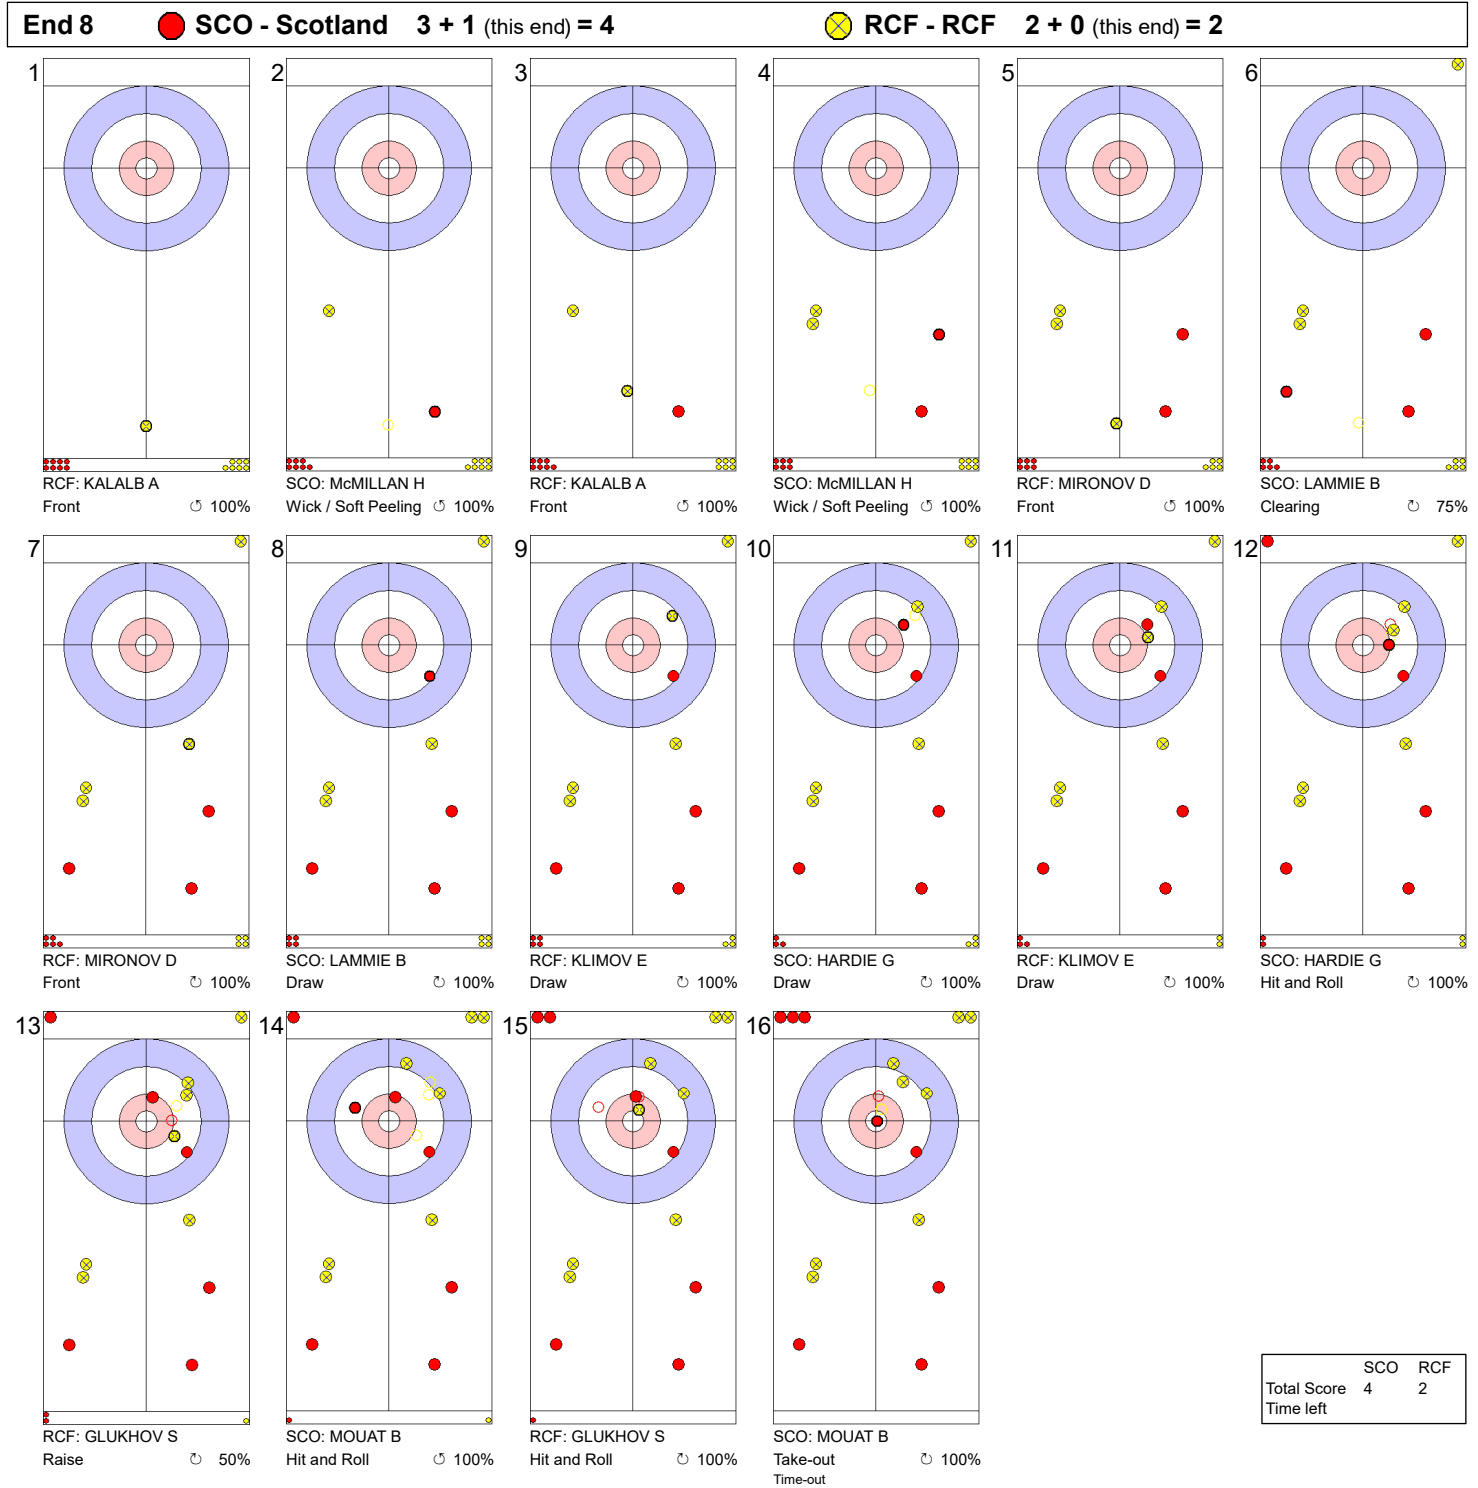

**Game - Shot by Shot**

**Legend:**  
 ↻ Clockwise      ↺ Counter-clockwise      - Not considered

SUN 11 APR 2021  
 Start Time 16:00

**Semi-final - Sheet D**

**Game - Shot by Shot**

**Legend:**  
 ↻ Clockwise      ↺ Counter-clockwise      - Not considered

SUN 11 APR 2021  
 Start Time 16:00

Semi-final - Sheet D

**Game - Shot by Shot**

**Legend:**  
 ↻ Clockwise      ↺ Counter-clockwise      - Not considered

SUN 11 APR 2021  
 Start Time 16:00

Semi-final - Sheet D

**Game - Shot by Shot**

**Legend:**  
 ↻ Clockwise      ↺ Counter-clockwise      - Not considered

SUN 11 APR 2021  
 Start Time 16:00

Semi-final - Sheet D

**Game - Shot by Shot**

**Legend:**  
 ↻ Clockwise      ↺ Counter-clockwise      - Not considered

SUN 11 APR 2021  
 Start Time 16:00

Semi-final - Sheet D

**Game - Shot by Shot**

**Legend:**  
 ↻ Clockwise      ↺ Counter-clockwise      - Not considered