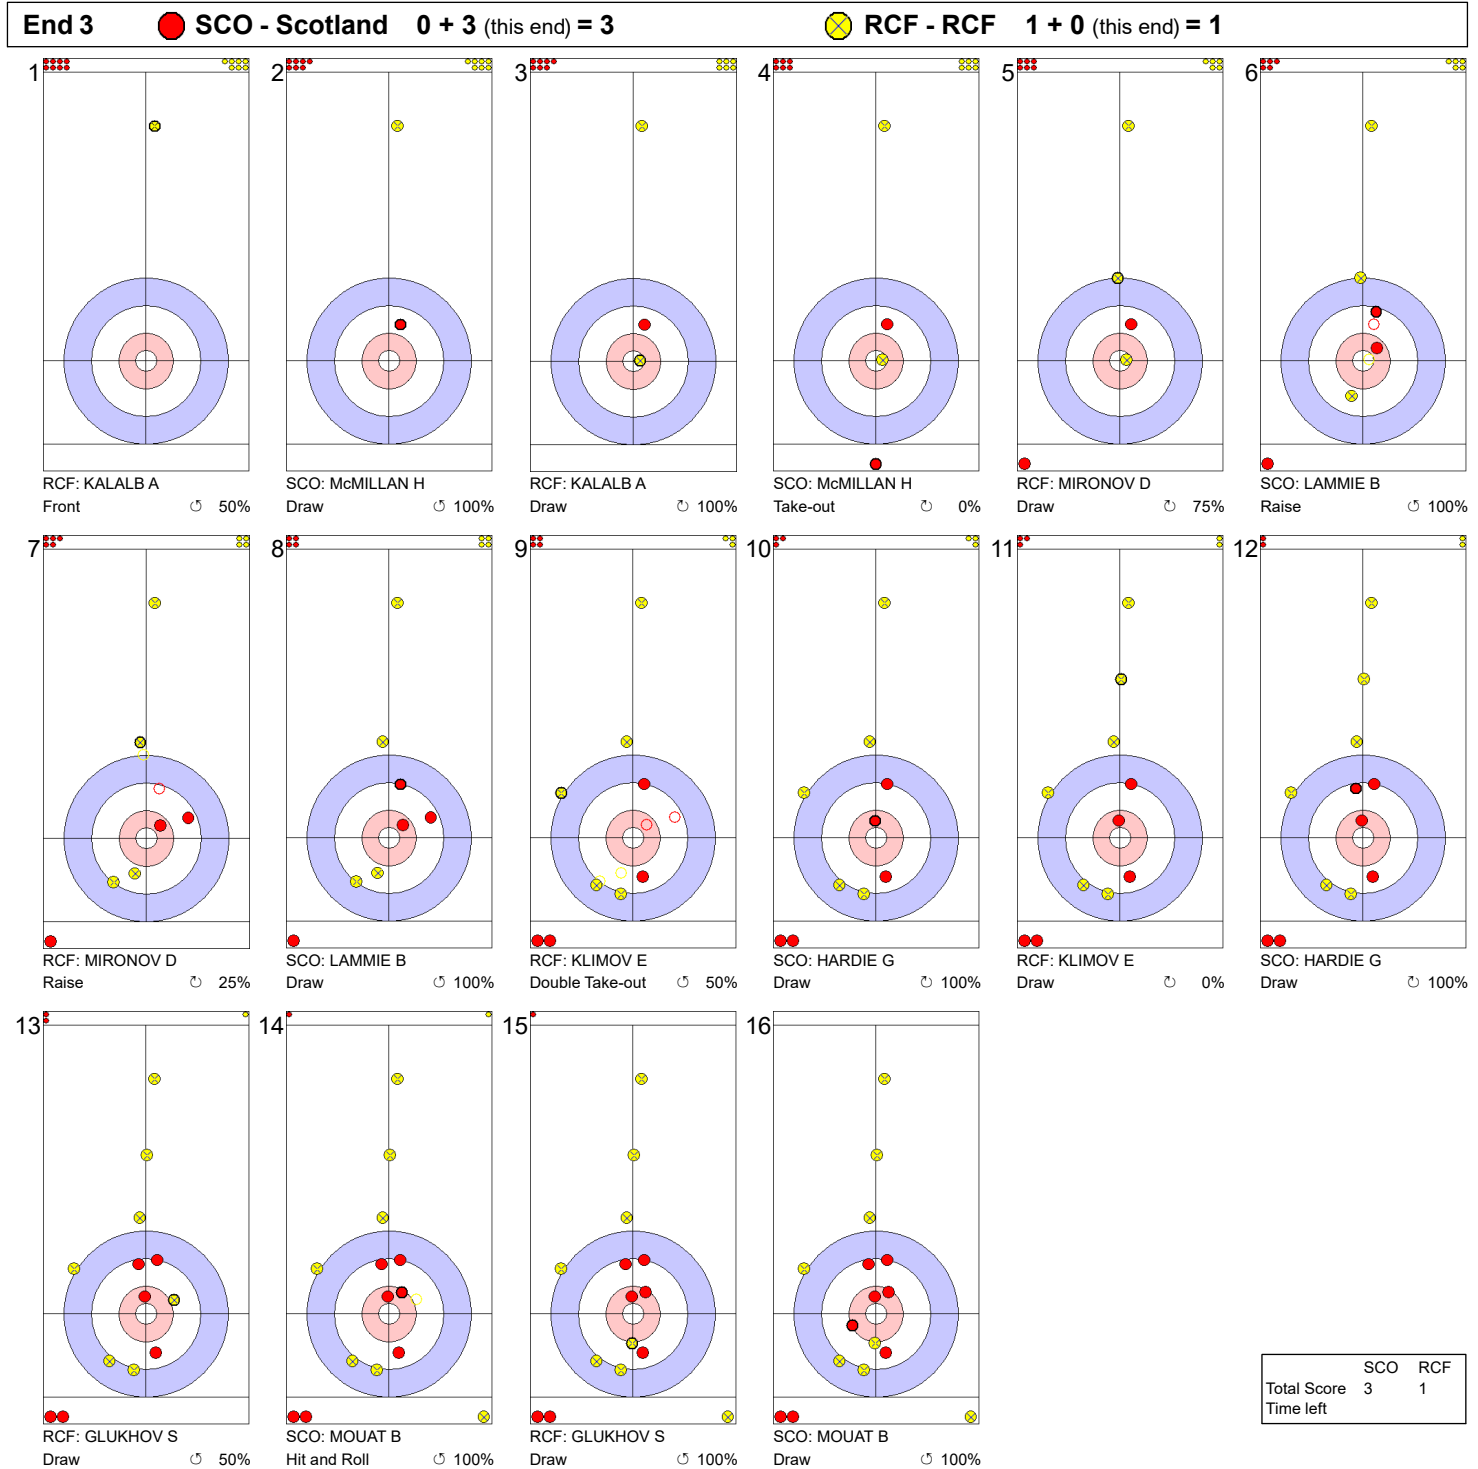

SUN 11 APR 2021  
 Start Time 16:00

Semi-final - Sheet D

**Game - Shot by Shot**

**Legend:**  
 ↻ Clockwise      ↺ Counter-clockwise      - Not considered

SUN 11 APR 2021  
 Start Time 16:00

Semi-final - Sheet D

**Game - Shot by Shot**

**Legend:**  
 ↻ Clockwise      ↺ Counter-clockwise      - Not considered

SUN 11 APR 2021  
 Start Time 16:00

Semi-final - Sheet D

**Game - Shot by Shot**

**Legend:**  
 ⌚ Clockwise      ⌚ Counter-clockwise      - Not considered

SUN 11 APR 2021  
 Start Time 16:00

Semi-final - Sheet D

**Game - Shot by Shot**

**Legend:**  
 ↻ Clockwise      ↺ Counter-clockwise      - Not considered

SUN 11 APR 2021  
 Start Time 16:00

**Semi-final - Sheet D**

**Game - Shot by Shot**

**Legend:**  
 ↻ Clockwise      ↺ Counter-clockwise      - Not considered

SUN 11 APR 2021  
 Start Time 16:00

**Semi-final - Sheet D**

**Game - Shot by Shot**

**Legend:**  
 ↻ Clockwise      ↺ Counter-clockwise      - Not considered