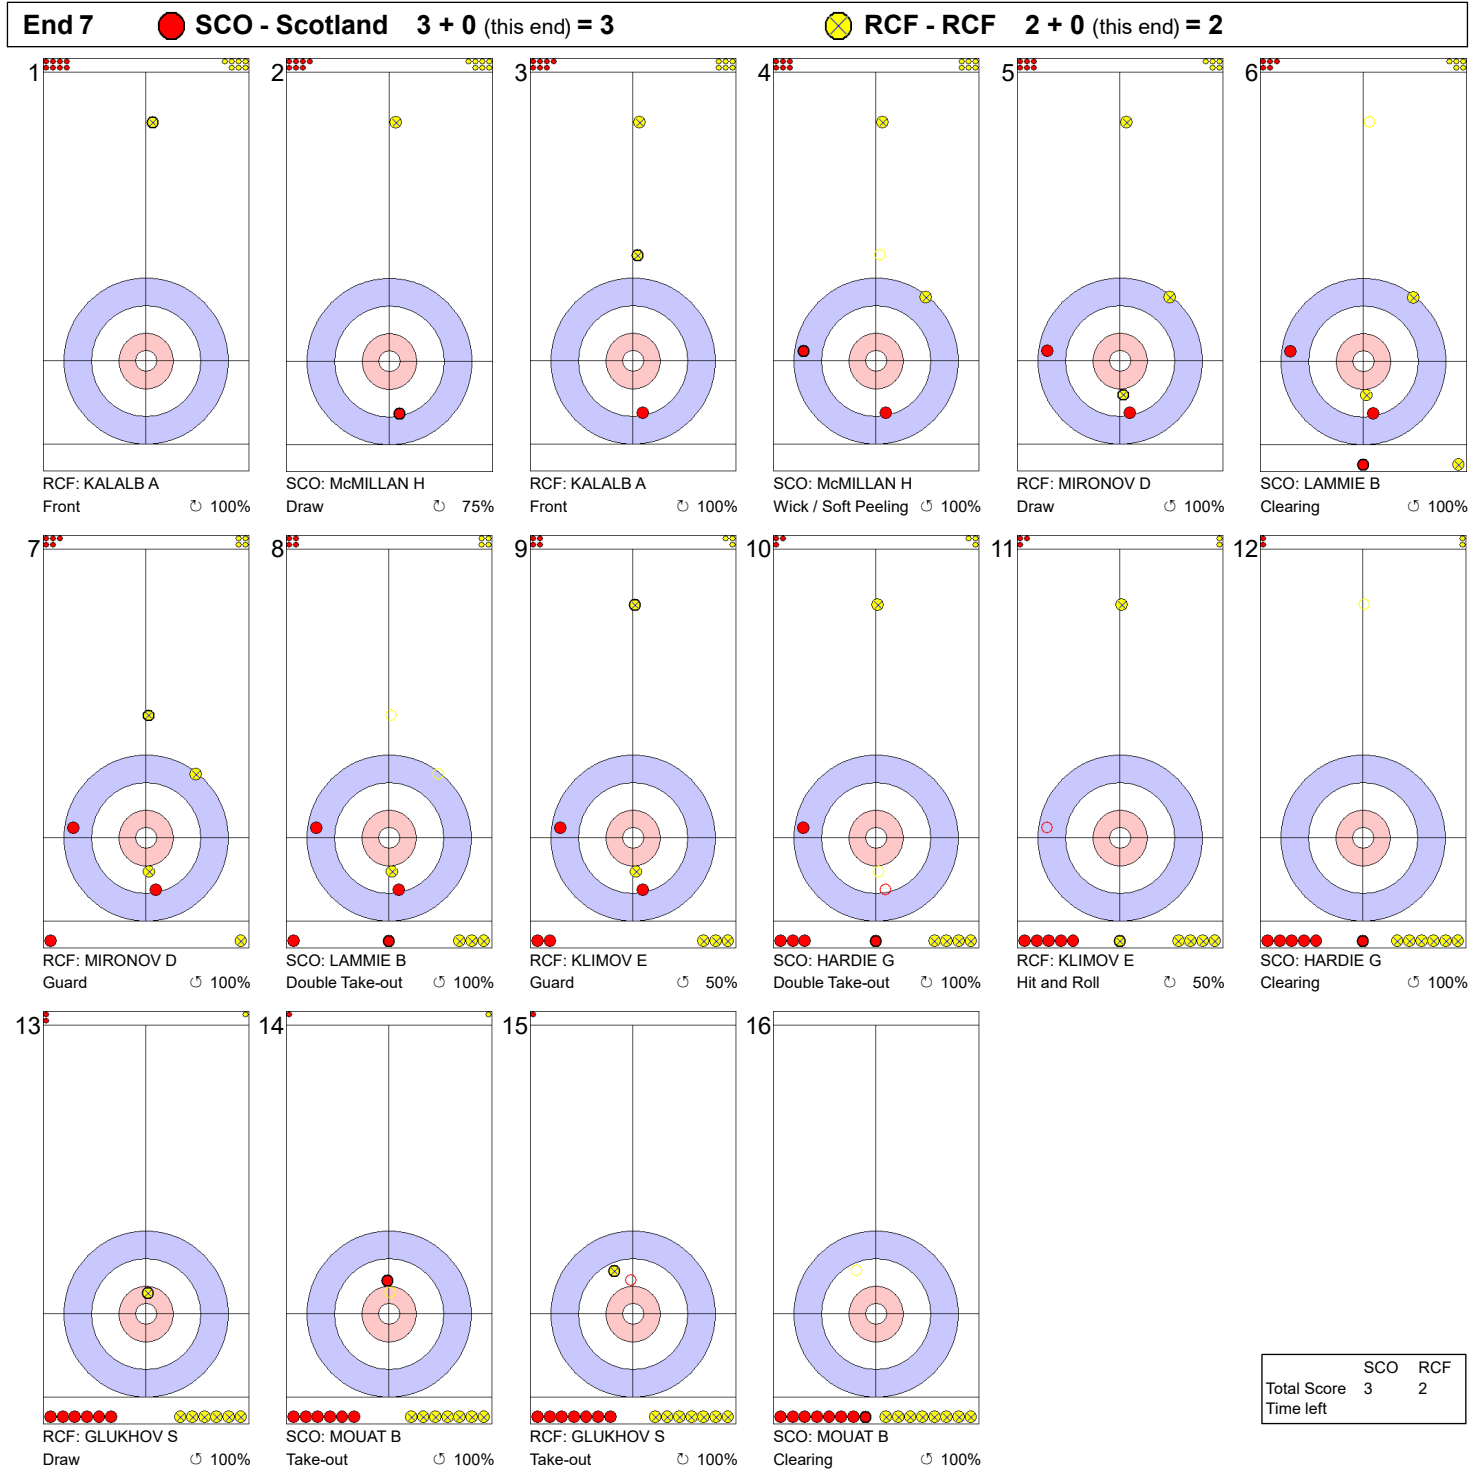

SUN 11 APR 2021  
 Start Time 16:00

Semi-final - Sheet D

**Game - Shot by Shot**

**Legend:**  
 ↻ Clockwise      ↺ Counter-clockwise      - Not considered

SUN 11 APR 2021  
 Start Time 16:00

**Semi-final - Sheet D**

**Game - Shot by Shot**

**Legend:**  
 ↻ Clockwise      ↺ Counter-clockwise      - Not considered

SUN 11 APR 2021  
 Start Time 16:00

**Semi-final - Sheet D**

**Game - Shot by Shot**

**Legend:**  
 ↻ Clockwise      ↺ Counter-clockwise      - Not considered

SUN 11 APR 2021  
 Start Time 16:00

Semi-final - Sheet D

**Game - Shot by Shot**

**Legend:**  
 ↻ Clockwise      ↺ Counter-clockwise      - Not considered

SUN 11 APR 2021  
 Start Time 16:00

Semi-final - Sheet D

**Game - Shot by Shot**

**Legend:**  
 ↻ Clockwise      ↺ Counter-clockwise      - Not considered

SUN 11 APR 2021  
 Start Time 16:00

Semi-final - Sheet D

**Game - Shot by Shot**

**Legend:**  
 ↻ Clockwise      ↺ Counter-clockwise      - Not considered