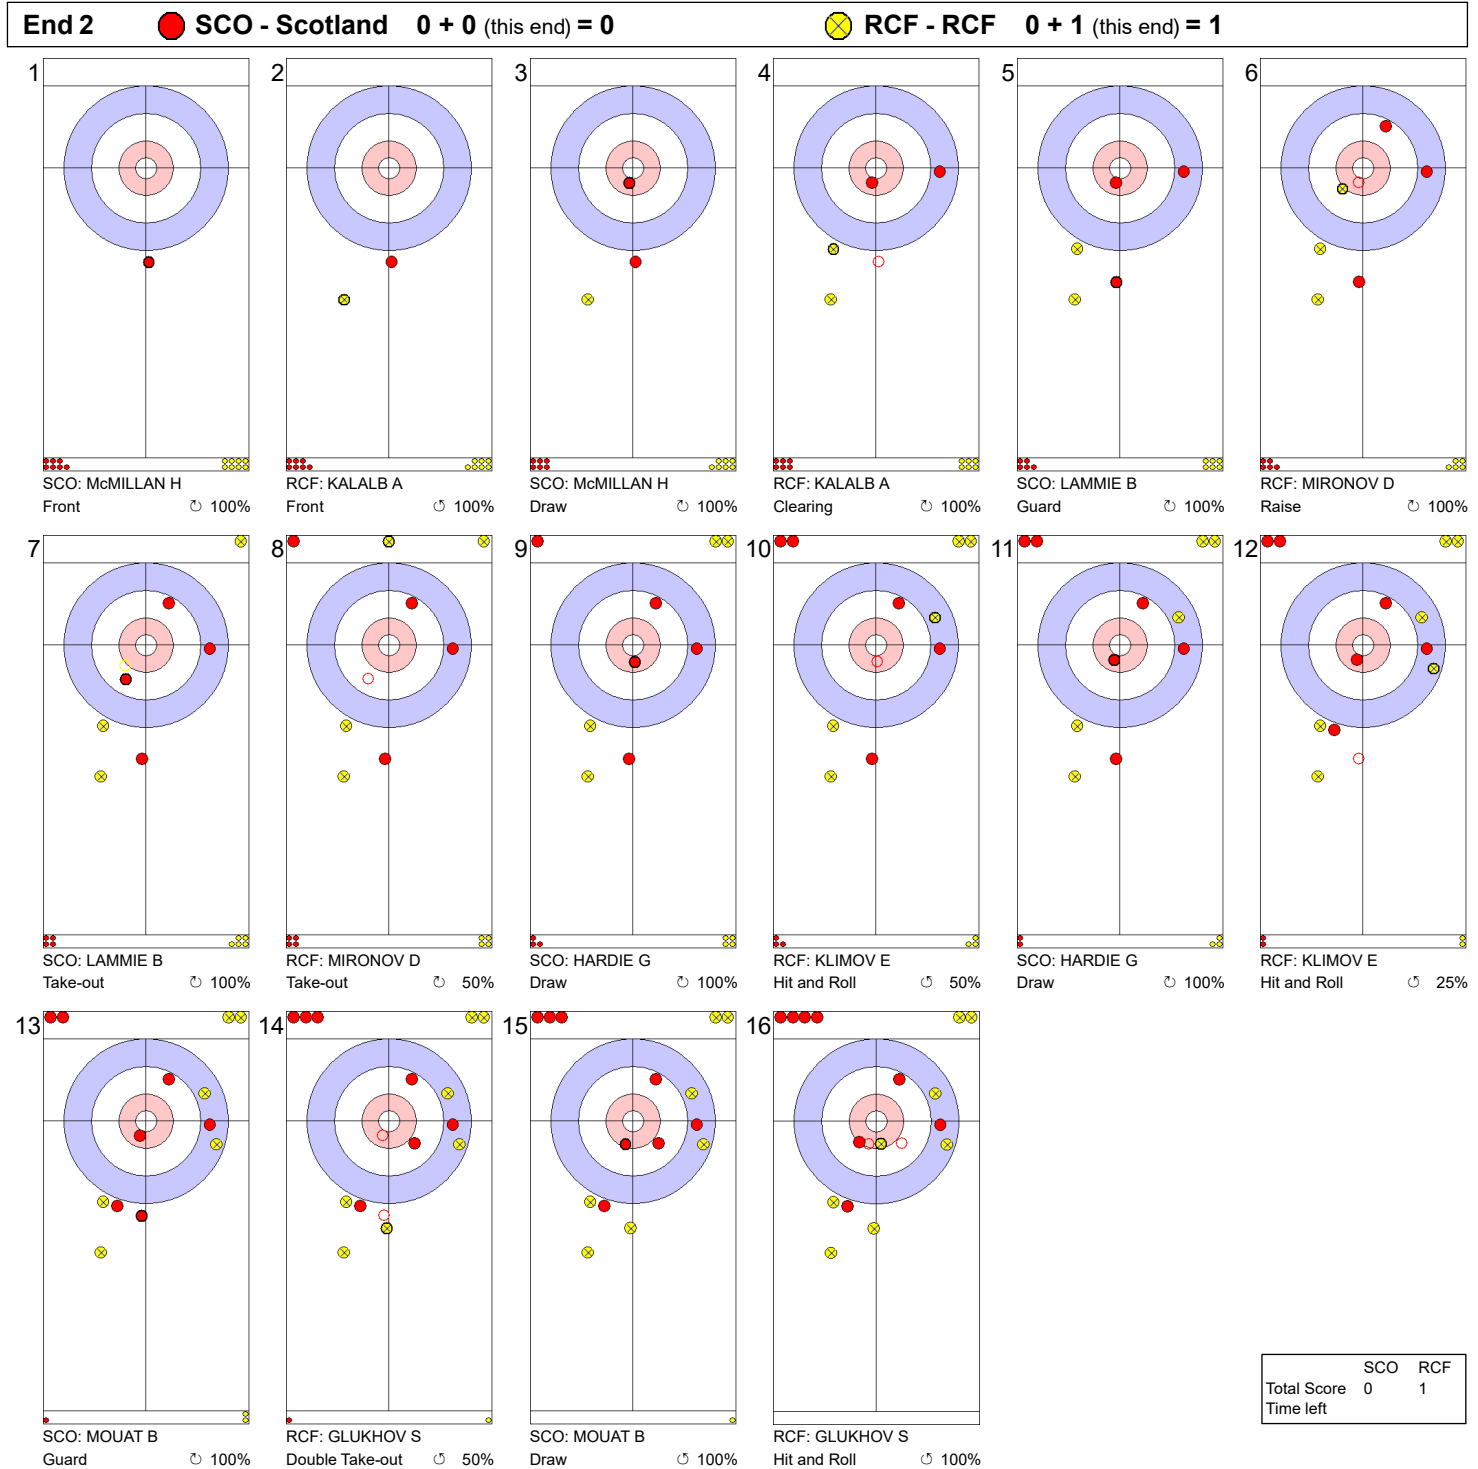

SUN 11 APR 2021  
 Start Time 16:00

Semi-final - Sheet D

**Game - Shot by Shot**

**Legend:**  
 ↻ Clockwise      ↺ Counter-clockwise      - Not considered

SUN 11 APR 2021  
 Start Time 16:00

Semi-final - Sheet D

**Game - Shot by Shot**

**Legend:**  
 ↻ Clockwise      ↺ Counter-clockwise      - Not considered

SUN 11 APR 2021  
 Start Time 16:00

Semi-final - Sheet D

**Game - Shot by Shot**

**Legend:**  
 ⌚ Clockwise      ⌚ Counter-clockwise      - Not considered

SUN 11 APR 2021  
 Start Time 16:00

Semi-final - Sheet D

**Game - Shot by Shot**

**Legend:**  
 ↻ Clockwise      ↺ Counter-clockwise      - Not considered

SUN 11 APR 2021  
 Start Time 16:00

**Semi-final - Sheet D**

**Game - Shot by Shot**

**Legend:**  
 ↻ Clockwise      ↺ Counter-clockwise      - Not considered

SUN 11 APR 2021  
 Start Time 16:00

**Semi-final - Sheet D**

**Game - Shot by Shot**

**Legend:**  
 ↻ Clockwise      ↺ Counter-clockwise      - Not considered