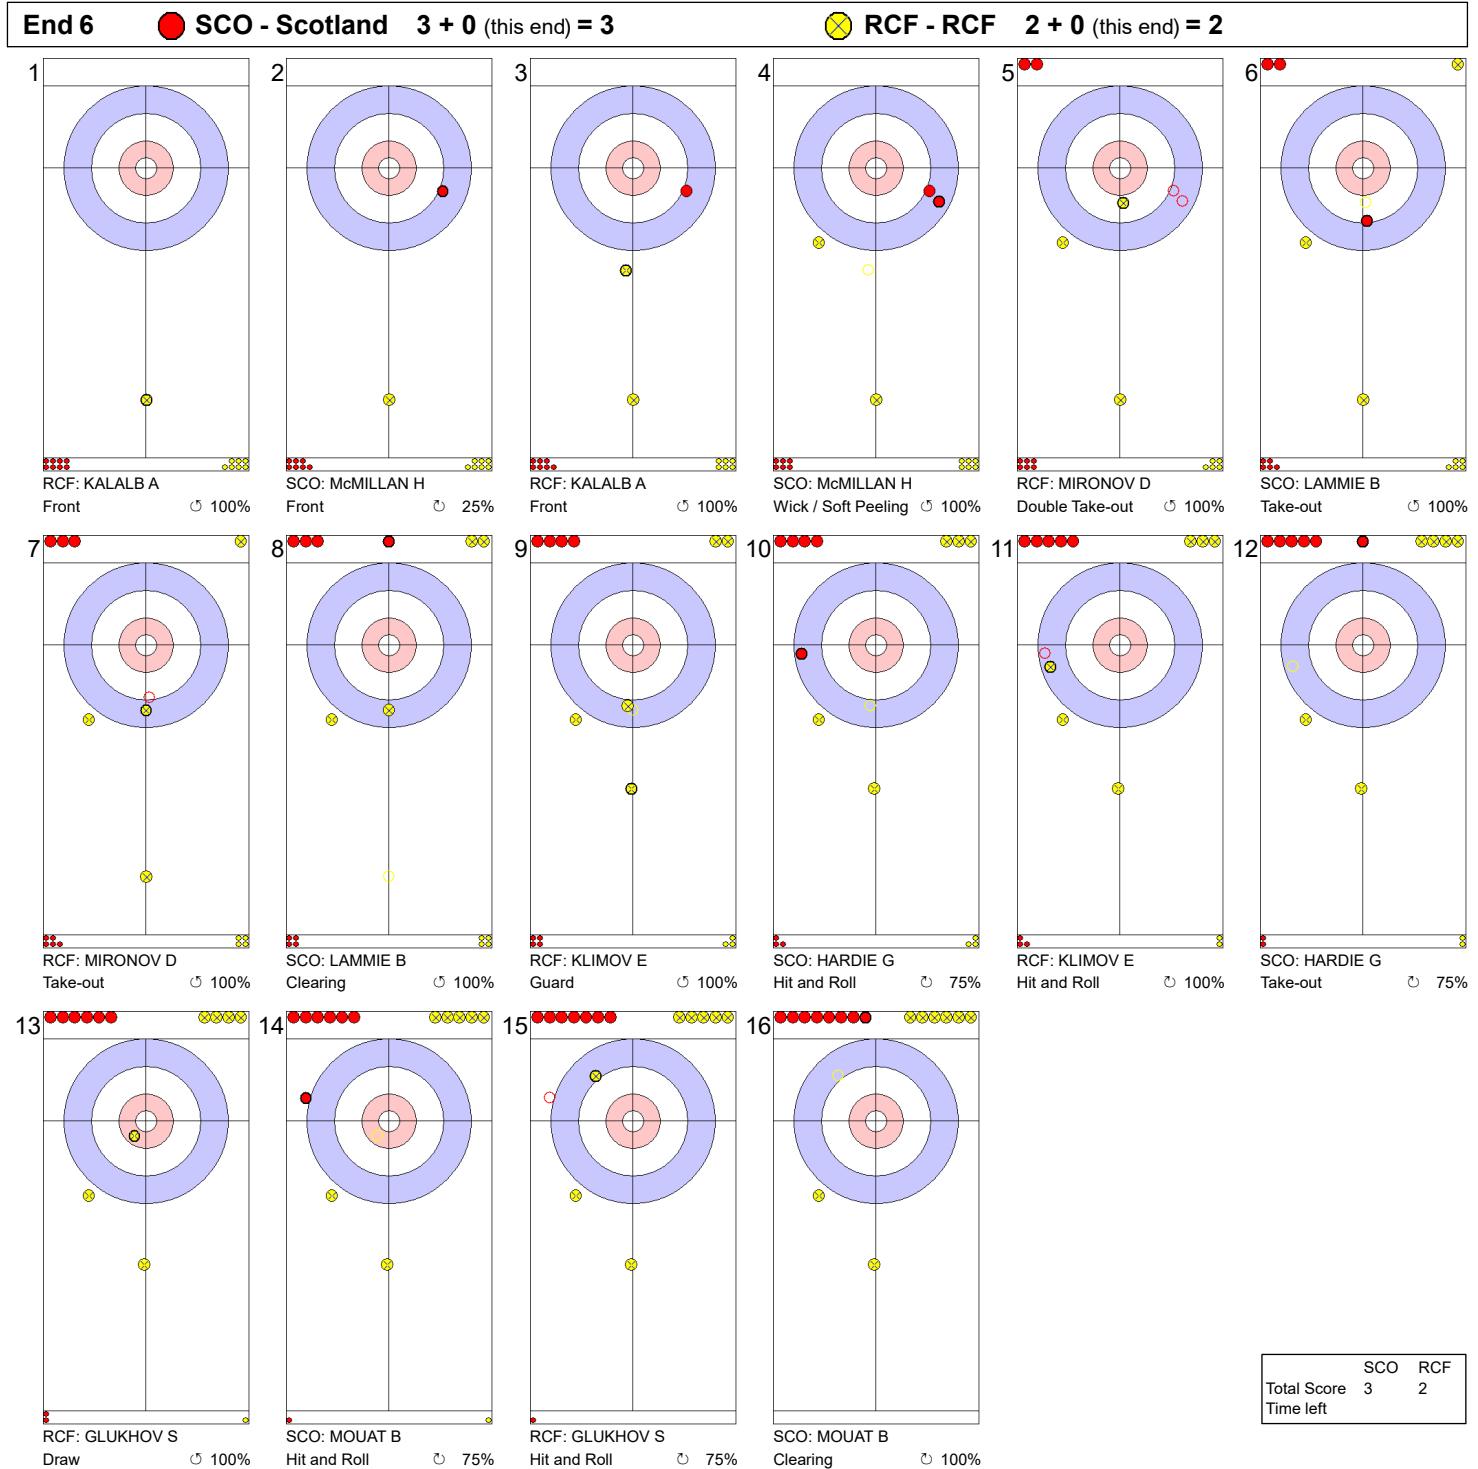

SUN 11 APR 2021  
 Start Time 16:00

Semi-final - Sheet D

**Game - Shot by Shot**

**Legend:**  
 ↻ Clockwise      ↺ Counter-clockwise      - Not considered

SUN 11 APR 2021  
 Start Time 16:00

**Semi-final - Sheet D**

**Game - Shot by Shot**

**Legend:**  
 ↻ Clockwise      ↺ Counter-clockwise      - Not considered

SUN 11 APR 2021  
 Start Time 16:00

**Semi-final - Sheet D**

**Game - Shot by Shot**

**Legend:**  
 ↻ Clockwise      ↺ Counter-clockwise      - Not considered

SUN 11 APR 2021  
 Start Time 16:00

Semi-final - Sheet D

**Game - Shot by Shot**

**Legend:**  
 ↻ Clockwise      ↺ Counter-clockwise      - Not considered

SUN 11 APR 2021  
 Start Time 16:00

Semi-final - Sheet D

**Game - Shot by Shot**

**Legend:**  
 ↻ Clockwise      ↺ Counter-clockwise      - Not considered

SUN 11 APR 2021  
 Start Time 16:00

Semi-final - Sheet D

**Game - Shot by Shot**

**Legend:**  
 ↻ Clockwise      ↺ Counter-clockwise      - Not considered