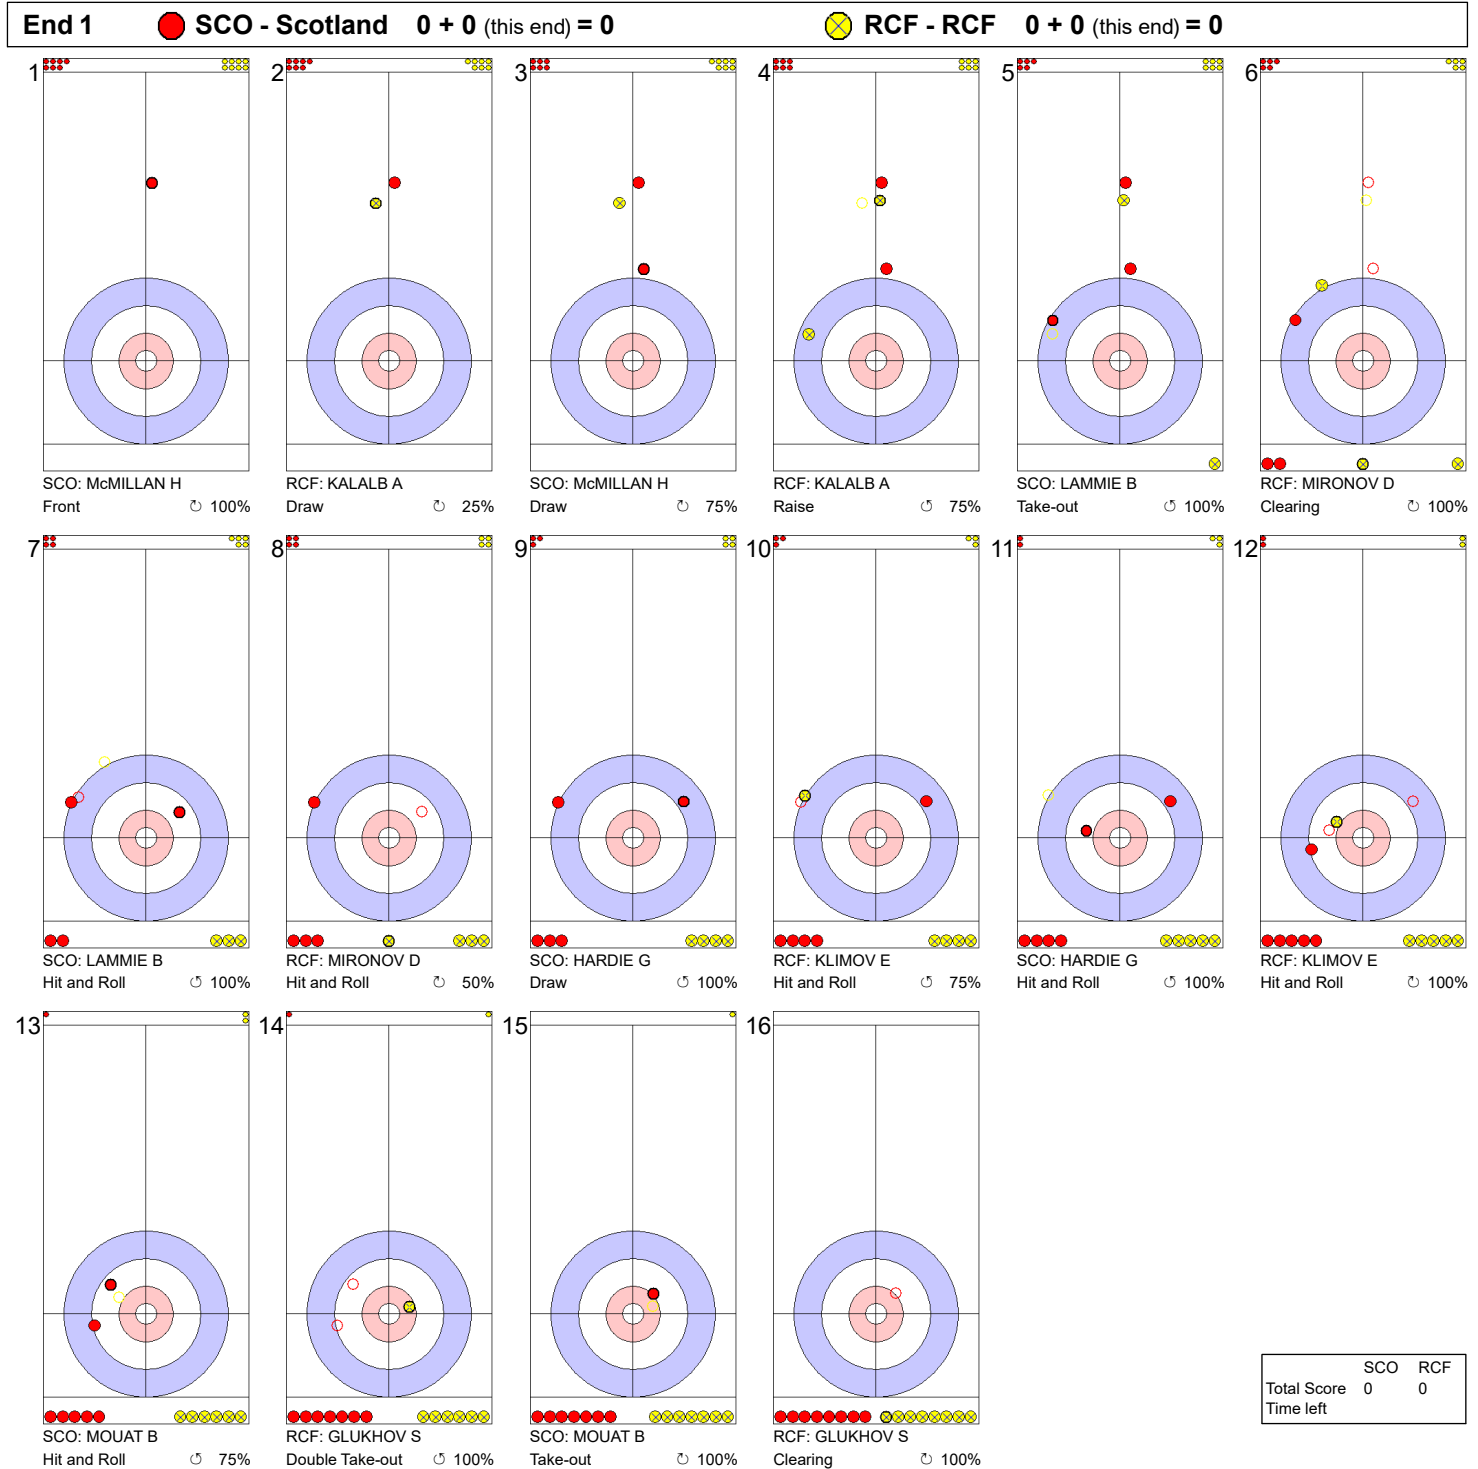

SUN 11 APR 2021  
 Start Time 16:00

Semi-final - Sheet D

**Game - Shot by Shot**

**Legend:**  
 ↻ Clockwise      ↺ Counter-clockwise      - Not considered

SUN 11 APR 2021  
 Start Time 16:00

Semi-final - Sheet D

**Game - Shot by Shot**

**Legend:**  
 ↻ Clockwise      ↺ Counter-clockwise      - Not considered

SUN 11 APR 2021  
 Start Time 16:00

Semi-final - Sheet D

**Game - Shot by Shot**

**Legend:**  
 ⌚ Clockwise      ⌚ Counter-clockwise      - Not considered

SUN 11 APR 2021  
 Start Time 16:00

Semi-final - Sheet D

**Game - Shot by Shot**

**Legend:**  
 ↻ Clockwise      ↺ Counter-clockwise      - Not considered

SUN 11 APR 2021  
 Start Time 16:00

**Semi-final - Sheet D**

**Game - Shot by Shot**

**Legend:**  
 ↻ Clockwise      ↺ Counter-clockwise      - Not considered

SUN 11 APR 2021  
 Start Time 16:00

**Semi-final - Sheet D**

**Game - Shot by Shot**

**Legend:**  
 ↻ Clockwise      ↺ Counter-clockwise      - Not considered